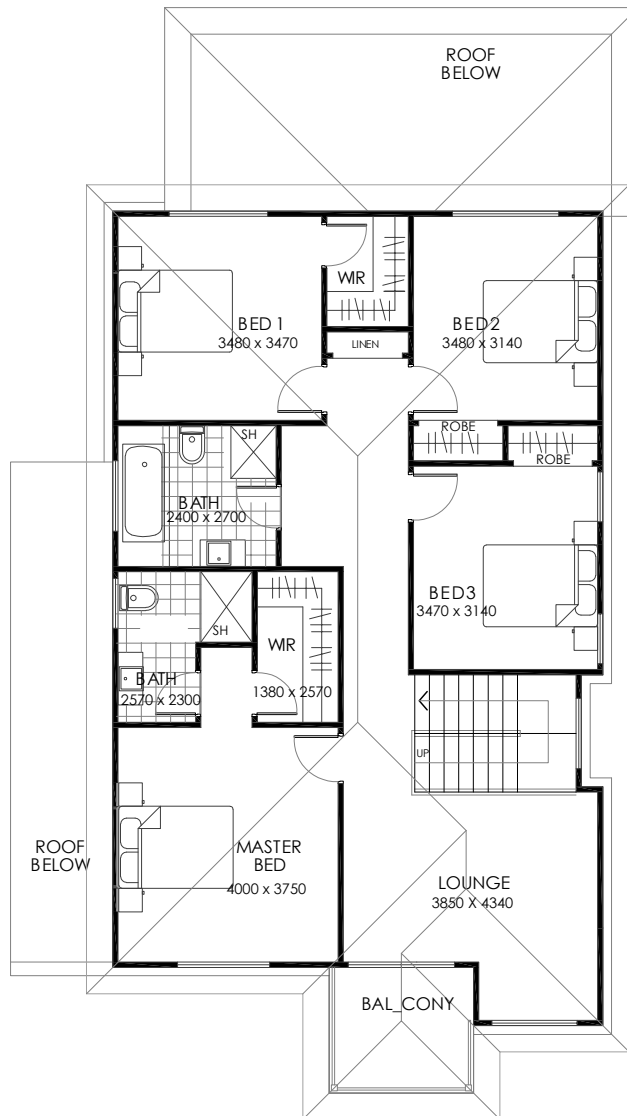

SNOWGUM 28

4 3 2

HOME SIZE: 28SQ

Ground Floor

First Floor

 **Total Width**
10.25 m

 **Total Length**
17.06 m

 **Total Area**
264.10 Sqm