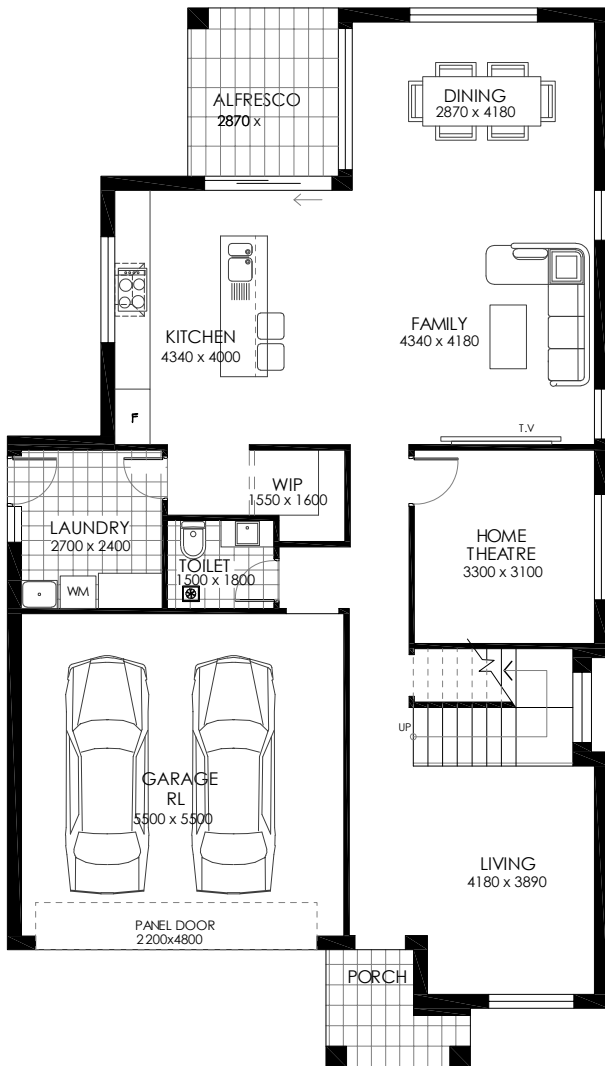

SNOWGUM 28

4 3 2

HOME SIZE: 28SQ

Ground Floor

First Floor

 **Total Width**
10.25 m

 **Total Length**
17.06 m

 **Total Area**
264.10 Sqm